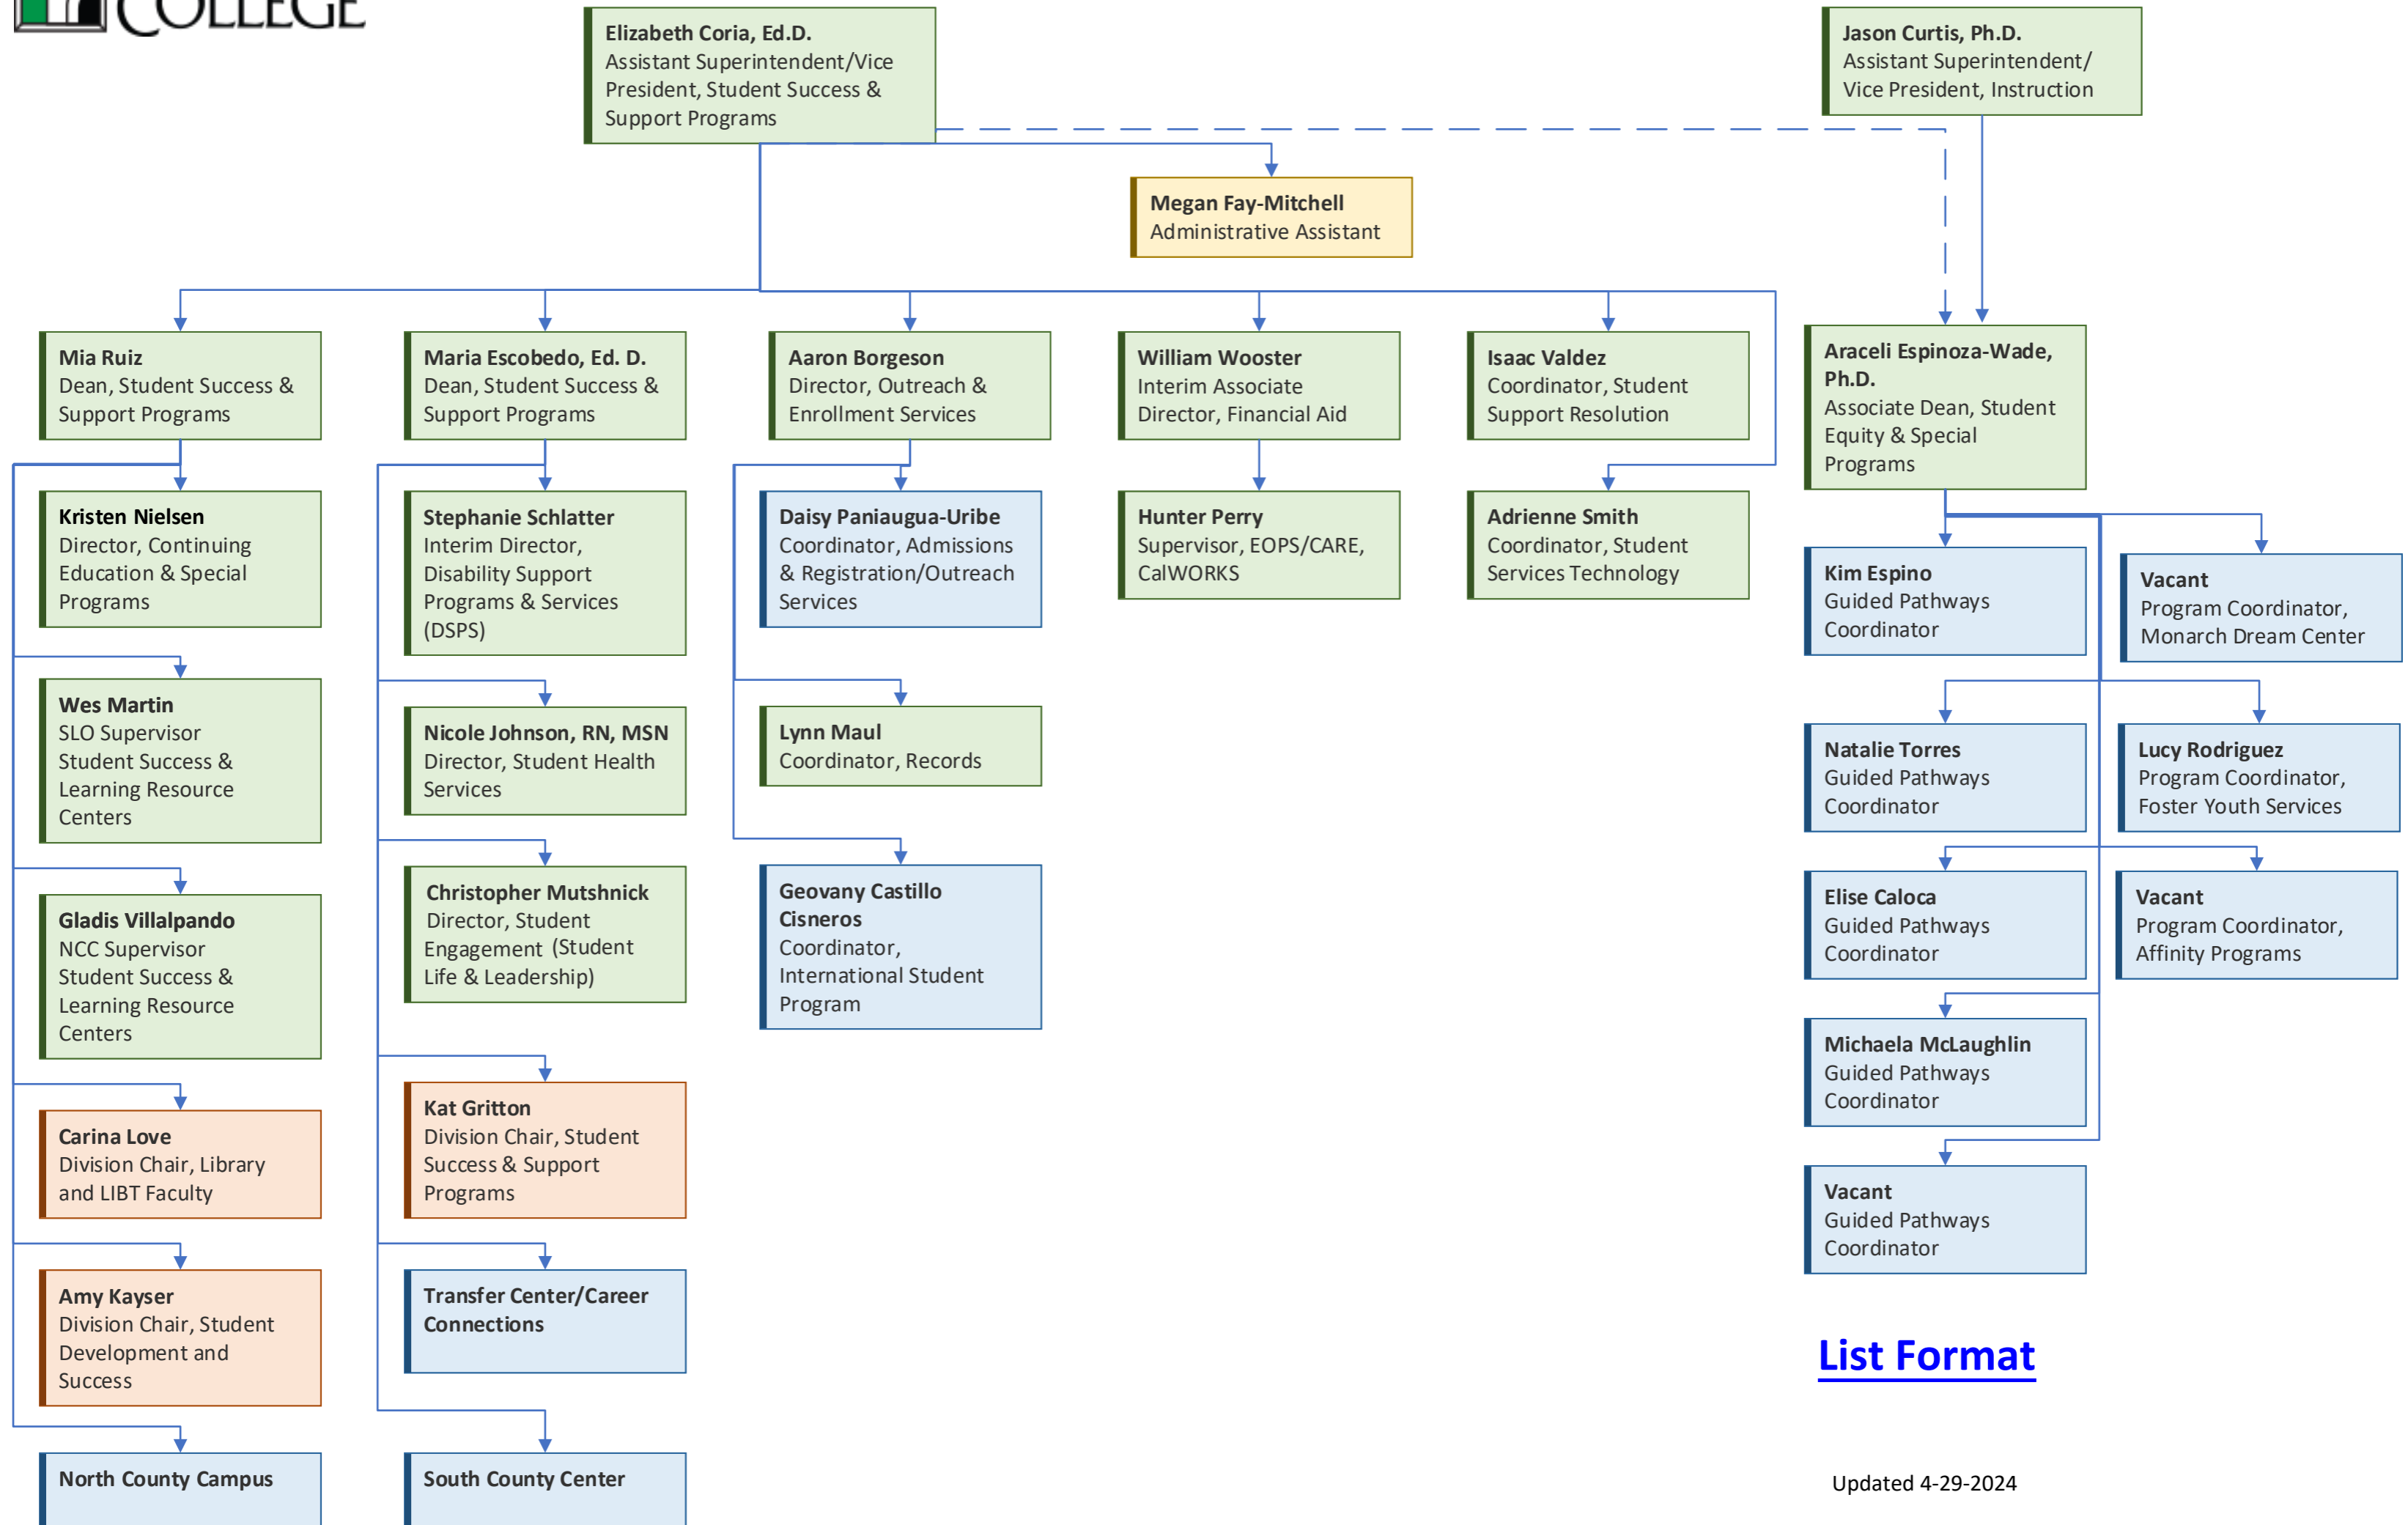

San Luis Obispo County Community College District
 Assistant Superintendent/Vice President Student Success and Support Programs

List Format